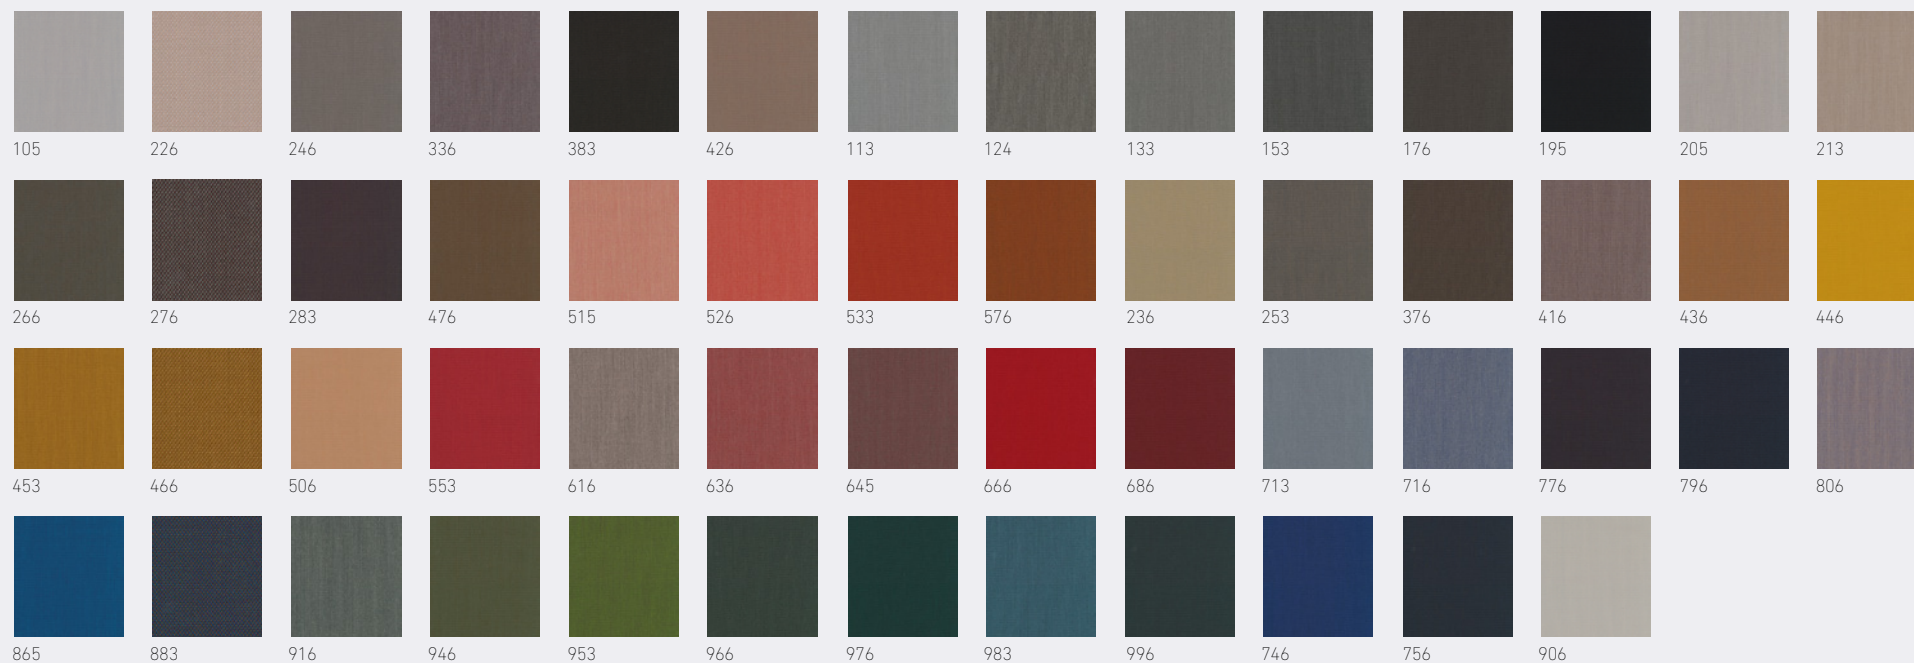

STEELCUT TRIO

Fabric band 5

SPECIFICATIONS & SAMPLE SERVICE

The colours in this publication may differ to the original product.
We recommend requesting a product sample.
Sample service and further information: www.kvadrat.dk