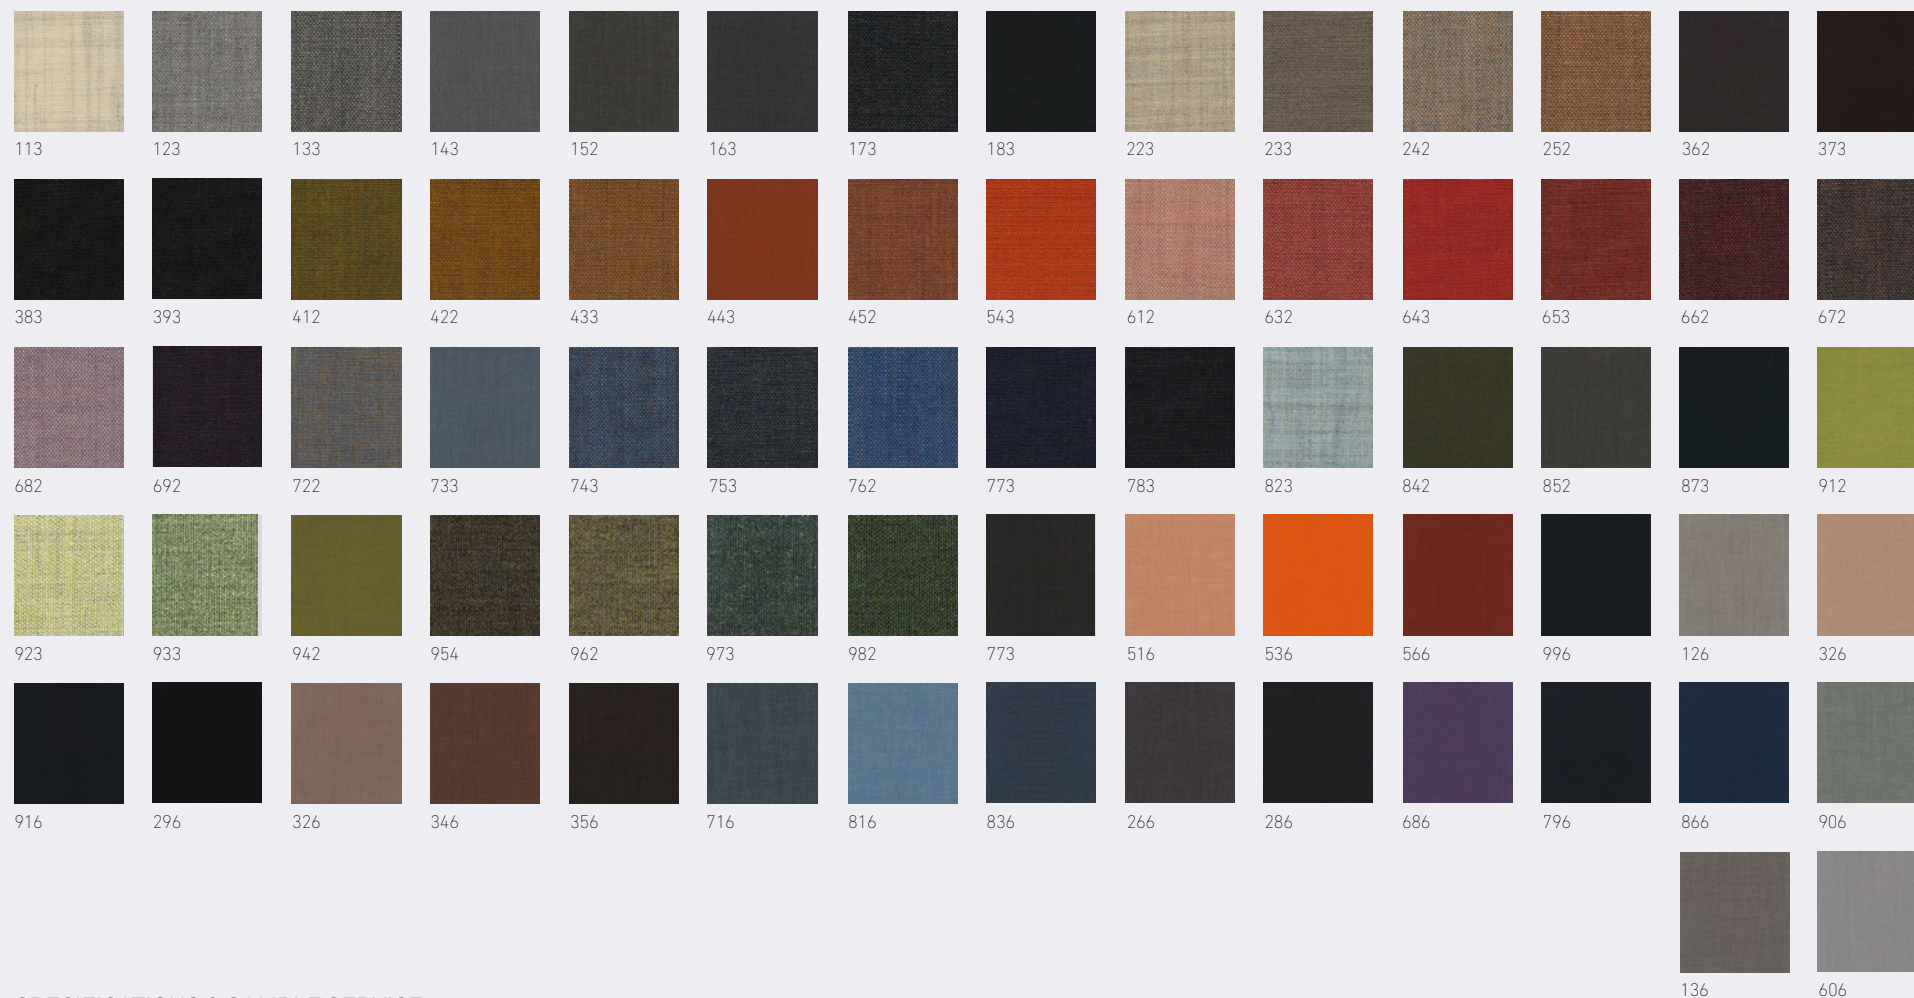

REMIX 3

Fabric band 4

SPECIFICATIONS & SAMPLE SERVICE

The colours in this publication may differ to the original product.
We recommend requesting a product sample.
Sample service and further information: www.kvadrat.dk