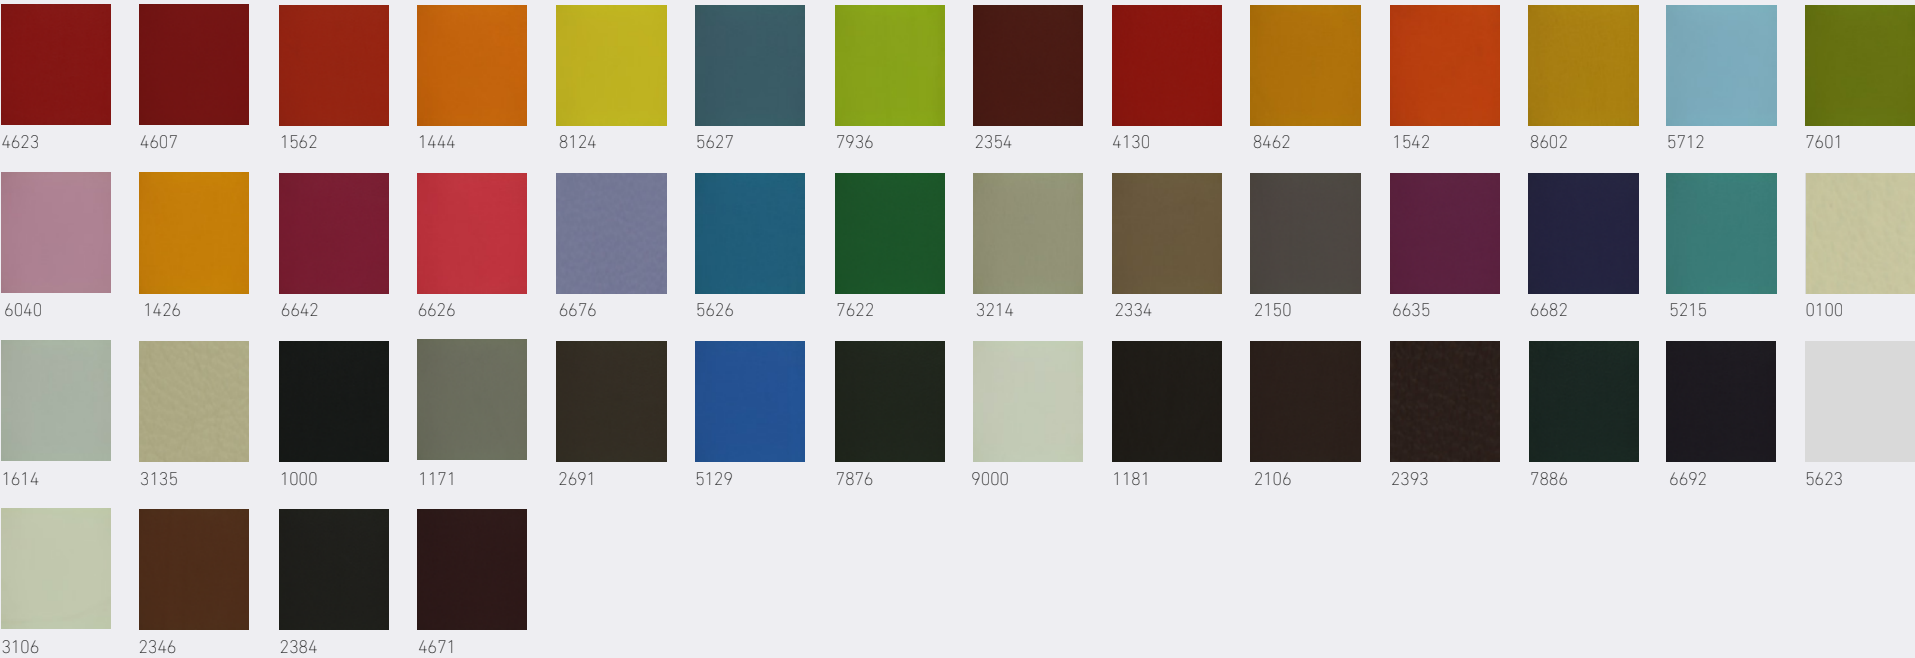

# HALLINGDAL 65

Fabric band 7

# LEATHER

Collection 1012