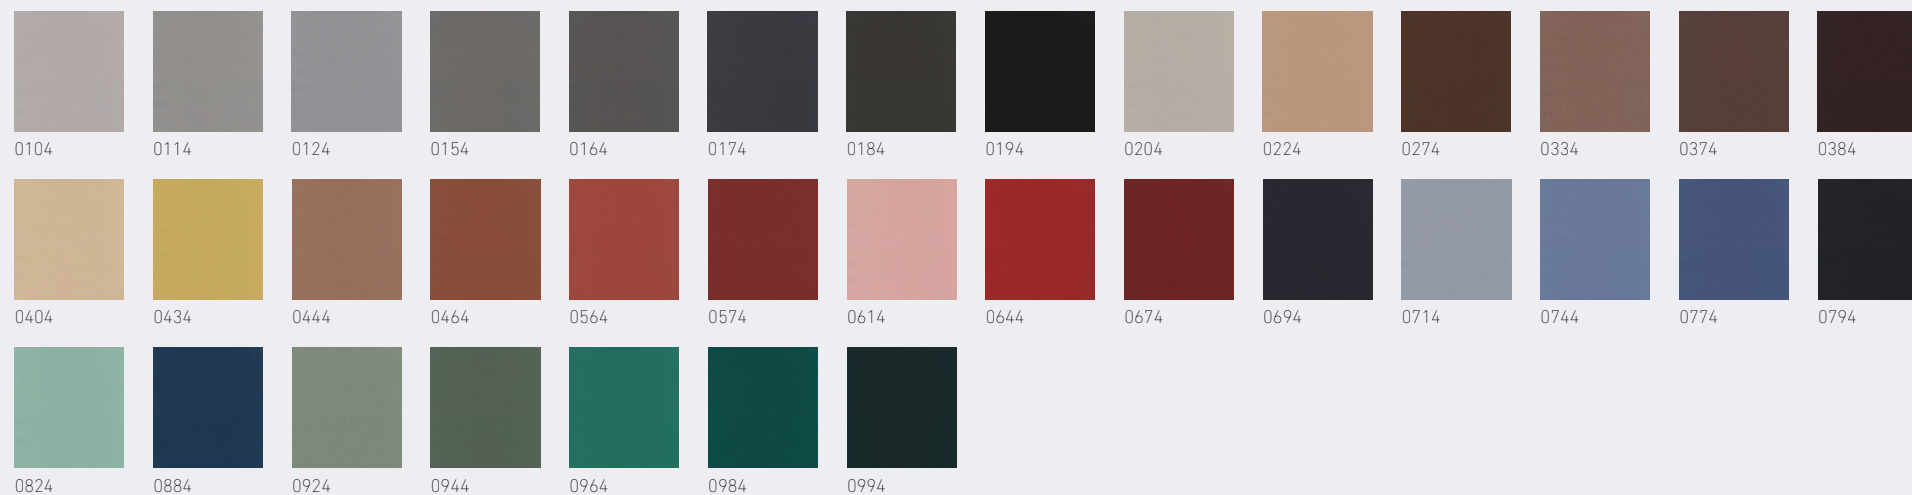

REFLECT

Fabric band 3

SPECIFICATIONS & SAMPLE SERVICE

The colours in this publication may differ to the original product.
We recommend requesting a product sample.
Sample service and further information: www.kvadrat.dk