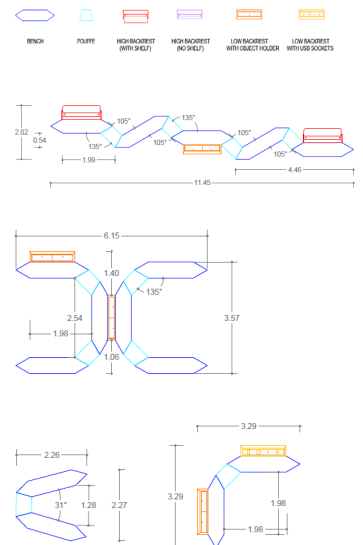

COMPOSITIONS

BRAND

sitia

DESIGNER

MM Company

WARRANTY

10 year