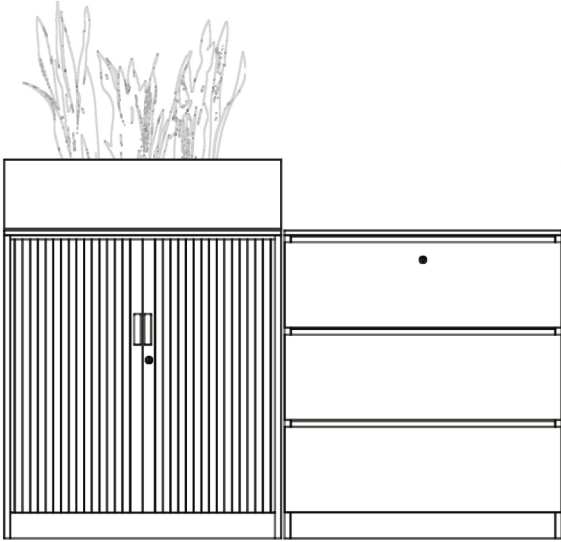

being

Metal Storage Collection

Metal Storage Collection

The Being Metal Storage Collection includes the Cosmos and Zeta ranges.

Cosmos offers a versatile selection of storage solutions, including lateral filing, tambour door and swing door cabinets. Planters can also be added to Cosmos units to enhance and soften workplace environments.

The Zeta range features a practical mobile pedestal designed for flexible workspace use.

All items in the Metal Storage range are built with a full steel chassis and constructed from heavy-duty steel for strength and durability. Each piece features a slimline profile that complements contemporary interior spaces.