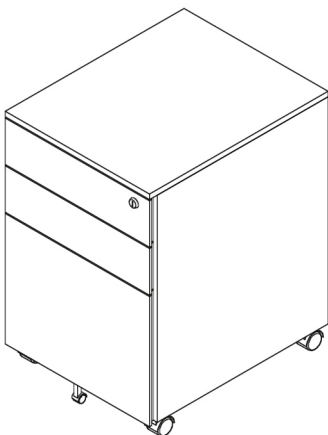

Cosmos Lateral

The Cosmos Lateral drawer cabinet is an adaptable and functional storage option for a variety of applications. Available with a planter box, Cosmos can be tailored to suit individual office needs. With its flush pull handles and slimline frame, Cosmos is a clever, stylish and economical storage solution.

900 Wide (mm)	W	D	H	1200 Wide (mm)	W	D	H
1 shelf	900	450	700	1 shelf	1200	450	700
1 shelf	900	450	900	1 shelf	1200	450	900
2 shelves	900	450	1000	2 shelves	1200	450	1000
2 shelves	900	450	1200	2 shelves	1200	450	1200
4 shelves	900	450	2000	4 shelves	1200	450	2000

Details	W	D	H
3 Pot Holes Ø196	900	450	200
4 Pot Holes Ø196	1200	450	200

Cosmos Perforated Planter

The Cosmos Perforated Planter Box adds an extra element of style to the Cosmos range.

Details	W	D	H
3 Pot Holes Ø196	900	450	200
4 Pot Holes Ø196	1200	450	200

Zeta Mobile Storage

The Cosmos Lateral drawer cabinet is an adaptable and functional storage option for a variety of applications. Available with a planter box, Cosmos can be tailored to suit individual office needs. With its flush pull handles and slimline frame, Cosmos is a clever, stylish and economical storage solution.