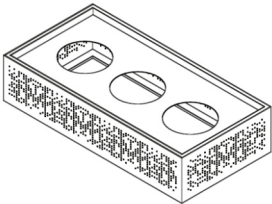

900 Wide (mm)	W	D	H	1200 Wide (mm)	W	D	H
1 shelf	900	450	700	1 shelf	1200	450	700
1 shelf	900	450	900	1 shelf	1200	450	900
2 shelves	900	450	1000	2 shelves	1200	450	1000
2 shelves	900	450	1200	2 shelves	1200	450	1200
4 shelves	900	450	2000	4 shelves	1200	450	2000

Cosmos Planter

The Cosmos Planter Box is a stylish and economical way to promote health and well being by adding plants to your office environment. The Cosmos planter compliments all other items in the Cosmos range.

Details	W	D	H
3 Pot Holes Ø196	900	450	200
4 Pot Holes Ø196	1200	450	200

Cosmos Perforated Planter

The Cosmos Perforated Planter Box adds an extra element of style to the Cosmos range.

Details	W	D	H
3 Pot Holes Ø196	900	450	200
4 Pot Holes Ø196	1200	450	200