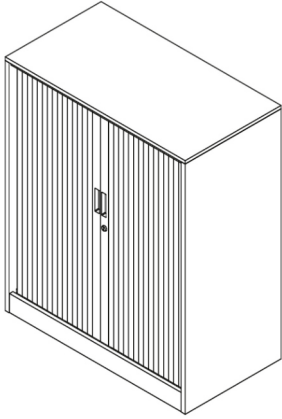

Details	W	D	H
2 Drawer	900	450	700
3 Drawer	900	450	1000
4 Drawer	900	450	1300

Cosmos Swing

The Cosmos Swing door cabinet is an adaptable and functional storage option for a variety of applications.

Details	W	D	H
2 shelves	910	450	1015
3 shelves	910	450	1830
4 shelves	910	450	1981

Cosmos Tambour

The Cosmos Lateral drawer cabinet is an adaptable and functional storage option for a variety of applications. Available with a planter box, Cosmos can be tailored to suit individual office needs. With its flush pull handles and slimline frame, Cosmos is a clever, stylish and economical storage solution.

900 Wide (mm)	W	D	H	1200 Wide (mm)	W	D	H
1 shelf	900	450	700	1 shelf	1200	450	700
1 shelf	900	450	900	1 shelf	1200	450	900
2 shelves	900	450	1000	2 shelves	1200	450	1000
2 shelves	900	450	1200	2 shelves	1200	450	1200
4 shelves	900	450	2000	4 shelves	1200	450	2000