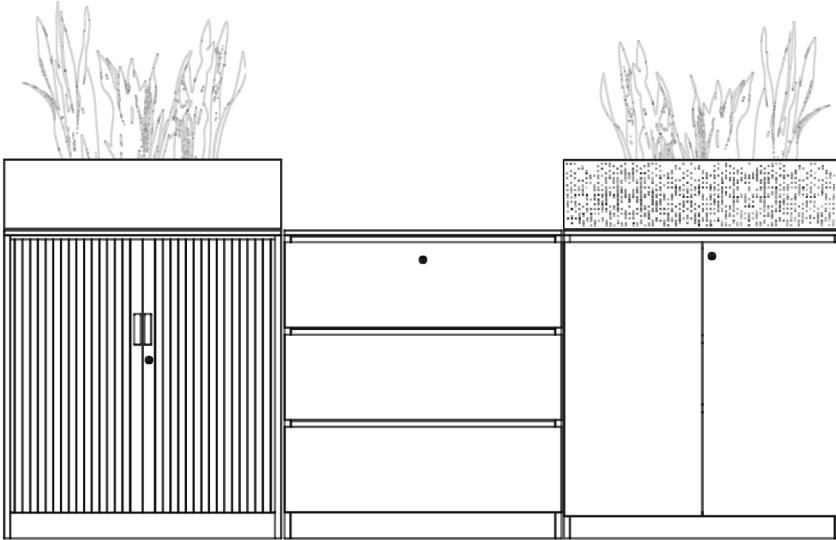

being

Metal Storage Collection

Metal Storage Collection

The Being Metal Storage Collection includes the Cosmos and Zeta ranges.

Cosmos offers a versatile selection of storage solutions, including lateral filing, tambour door and swing door cabinets. Planters can also be added to Cosmos units to enhance and soften workplace environments.

The Zeta range features a practical mobile pedestal designed for flexible workspace use.

All items in the Metal Storage range are built with a full steel chassis and constructed from heavy-duty steel for strength and durability. Each piece features a slimline profile that complements contemporary interior spaces.