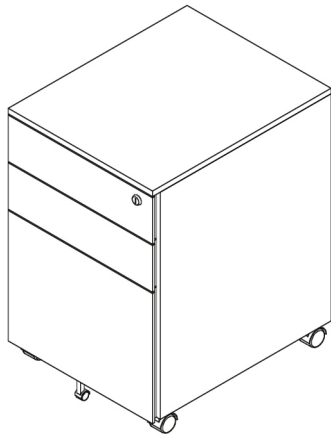

Zeta Mobile Storage

The Cosmos Lateral drawer cabinet is an adaptable and functional storage option for a variety of applications. Available with a planter box, Cosmos can be tailored to suit individual office needs. With its flush pull handles and slimline frame, Cosmos is a clever, stylish and economical storage solution.

Details	W	D	H
3 Drawers:	390	500	600
1 pencil			
1 personal			
1 file