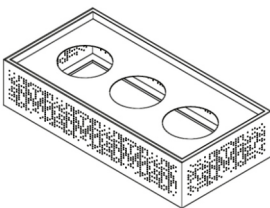

900 Wide (mm)	W	D	H	1200 Wide (mm)	W	D	H
1 shelf	900	450	700	1 shelf	1200	450	700
1 shelf	900	450	900	1 shelf	1200	450	900
2 shelves	900	450	1000	2 shelves	1200	450	1000
2 shelves	900	450	1200	2 shelves	1200	450	1200
4 shelves	900	450	2000	4 shelves	1200	450	2000

Cosmos Planter

The Cosmos Planter Box is a stylish and economical way to promote health and well being by adding plants to your office environment. The Cosmos planter compliments all other items in the Cosmos range.

Details	W	D	H
3 Pot Holes Ø196	900	450	200
4 Pot Holes Ø196	1200	450	200

Cosmos Perforated Planter

The Cosmos Perforated Planter Box adds an extra element of style to the Cosmos range.

Details	W	D	H
3 Pot Holes Ø196	900	450	200
4 Pot Holes Ø196	1200	450	200