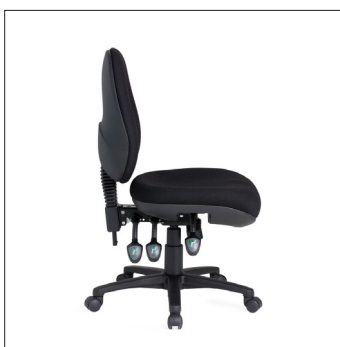

Warranty:

- 10 year

High Back, Manual